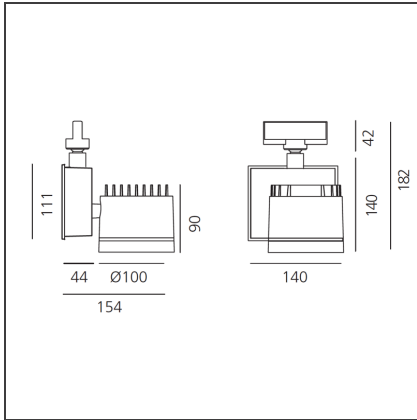

Picto 100 LED track horizontal - white 63° 3000K - Eutrac - Not Dimmable

IP20  

DESIGN BY

Studio Artemide

DESCRIPTION

This range of professional projectors is distinguished by design, excellent performance and flexibility. Picto is a complete and versatile range, suitable for use in retail spaces, showrooms, museums or art galleries. Available in 3 sizes, installation options, designs, colours, optics and a wide range of accessories.

TECHNICAL DRAWINGS

FEATURES

Article Code:	AD14301	Material:	aluminium
Colour:	White	Series:	Indoor
Installation:	Projector, Track, Ceiling	Area contract:	Hospitality, Retail, Culture
Environment:	Indoor		

DIMENSIONS

Length:	cm 15.4	Glow Wire Test:	850
Height:	cm 18.2		
Weight:	kg 2.6		
Inclination:	-90+90		
Rotation:	cm 355		

INCLUDED SOURCES

Category:	LED	Color temperature (K):	3000K
Number:	1	Color Tolerance:	MacAdam 2SDCM
Watt:	35W	Service Life:	L70 (6K) 50000h
Type:	0		
Class:	A		

LUMINAIRE

Power Supply:	Power supply 220/240Vac 50/60Hz included	Delivered lumens output (lm):	2836lm
Watt:	35W	CCT:	3000K
		Efficiency:	81%
		Efficacy:	81.02lm/W
		CRI:	90

ACCESSORIES

PICTO 100 -
Accessory-holder
+ Louvre (black).
Black
M081737