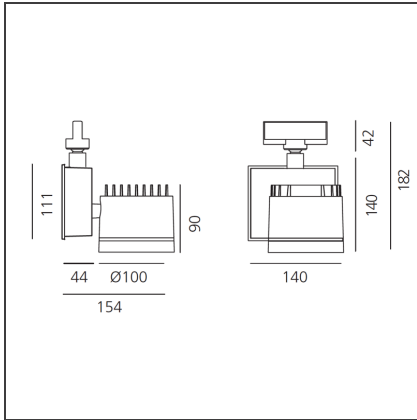

TECHNICAL DRAWINGS

FEATURES

Article Code:	AD15501	Material:	aluminium
Colour:	White	Series:	Indoor
Installation:	Projector, Track, Ceiling	Area contract:	Hospitality, Retail, Culture
Environment:	Indoor		

DIMENSIONS

Length:	cm 15.4	Glow Wire Test:	850
Height:	cm 18.2		
Weight:	kg 2.6		
Inclination:	-90+90		
Rotation:	cm 355		

INCLUDED SOURCES

Category:	LED	Color temperature (K):	4000K
Number:	1	Color Tolerance:	MacAdam 2SDCM
Watt:	35W	Service Life:	L70 (6K) 50000h
Type:	0		
Class:	A		

LUMINAIRE

Power Supply:	Power supply 220/240Vac 50/60Hz included	Delivered lumens output (lm):	2892lm
Watt:	35W	CCT:	4000K
		Efficiency:	80%
		Efficacy:	82.63lm/W
		CRI:	90