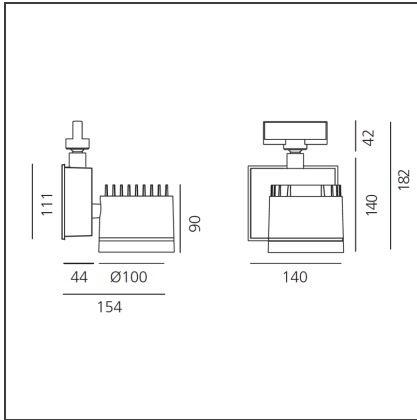

TECHNICAL DRAWINGS

FEATURES

Article Code:	AD15604	Material:	aluminium
Colour:	black	Series:	Indoor
Installation:	Projector, Track, Ceiling	Area contract:	Hospitality, Retail, Culture
Environment:	Indoor		

DIMENSIONS

Length:	cm 15.4	Glow Wire Test:	850
Height:	cm 18.2		
Weight:	kg 2.6		
Inclination:	-90+90		
Rotation:	cm 355		

INCLUDED SOURCES

Category:	LED	Color temperature (K):	4000K
Number:	1	Color Tolerance:	MacAdam 2SDCM
Watt:	35W	Service Life:	L70 (6K) 50000h
Type:	0		
Class:	A		

LUMINAIRE

Power Supply:	Power supply 220/240Vac 50/60Hz included	Delivered lumens output (lm):	2921lm
Watt:	35W	CCT:	4000K
		Efficiency:	81%
		Efficacy:	83.45lm/W
		CRI:	90