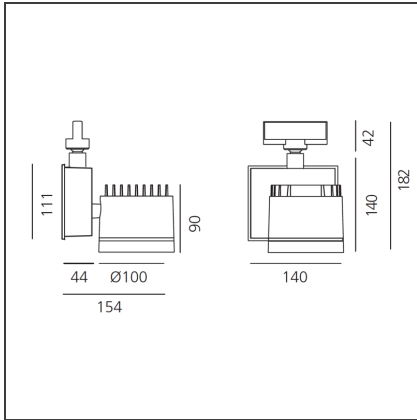

TECHNICAL DRAWINGS

FEATURES

Article Code:	AD14304	Material:	aluminium
Colour:	black	Series:	Indoor
Installation:	Projector, Track, Ceiling	Area contract:	Hospitality, Retail, Culture
Environment:	Indoor		

DIMENSIONS

Length:	cm 15.4	Glow Wire Test:	850
Height:	cm 18.2		
Weight:	kg 2.6		
Inclination:	-90+90		
Rotation:	cm 355		

INCLUDED SOURCES

Category:	LED	Color temperature (K):	3000K
Number:	1	Color Tolerance:	MacAdam 2SDCM
Watt:	35W	Service Life:	L70 (6K) 50000h
Type:	0		
Class:	A		

LUMINAIRE

Power Supply:	Power supply 220/240Vac 50/60Hz included	Delivered lumens output (lm):	2836lm
Watt:	35W	CCT:	3000K
		Efficiency:	81%
		Efficacy:	81.02lm/W
		CRI:	90