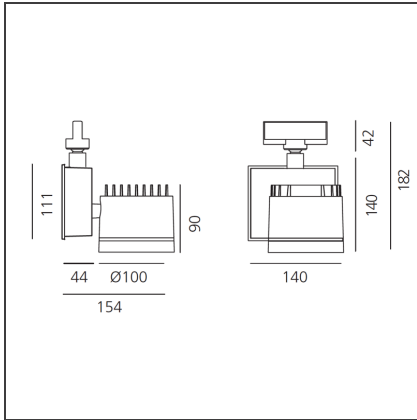

TECHNICAL DRAWINGS

FEATURES

Article Code:	AD15204	Material:	aluminium
Colour:	black	Series:	Indoor
Installation:	Projector, Track, Ceiling	Area contract:	Hospitality, Retail, Culture
Environment:	Indoor		

DIMENSIONS

Length:	cm 15.4	Glow Wire Test:	850
Height:	cm 18.2		
Weight:	kg 2.6		
Inclination:	-90+90		
Rotation:	cm 355		

INCLUDED SOURCES

Category:	LED	Color temperature (K):	3000K
Number:	1	Color Tolerance:	MacAdam 2SDCM
Watt:	35W	Service Life:	L70 (6K) 50000h
Type:	0		
Class:	A		

LUMINAIRE

Power Supply:	Power supply 220/240Vac 50/60Hz included	Delivered lumens output (lm):	2808lm
Watt:	35W	CCT:	3000K
		Efficiency:	80%
		Efficacy:	80.22lm/W
		CRI:	90