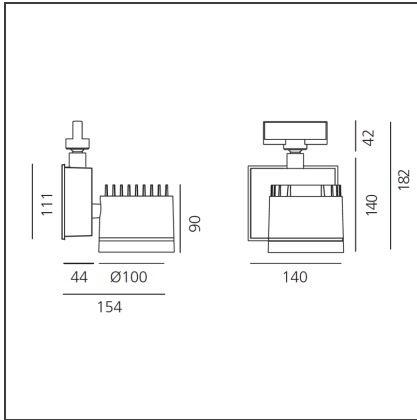

TECHNICAL DRAWINGS

FEATURES

Article Code:	AD14204	Material:	aluminium
Colour:	black	Series:	Indoor
Installation:	Projector, Track, Ceiling	Area contract:	Hospitality, Retail, Culture
Environment:	Indoor		

DIMENSIONS

Length:	cm 15.4	Glow Wire Test:	850
Height:	cm 18.2		
Weight:	kg 2.6		
Inclination:	-90+90		
Rotation:	cm 355		

INCLUDED SOURCES

Category:	LED	Color temperature (K):	3000K
Number:	1	Color Tolerance:	MacAdam 2SDCM
Watt:	35W	Service Life:	L70 (6K) 50000h
Type:	0		
Class:	A		

LUMINAIRE

Power Supply:	Power supply 220/240Vac 50/60Hz included	Delivered lumens output (lm):	2808lm
Watt:	35W	CCT:	3000K
		Efficiency:	80%
		Efficacy:	80.22lm/W
		CRI:	90