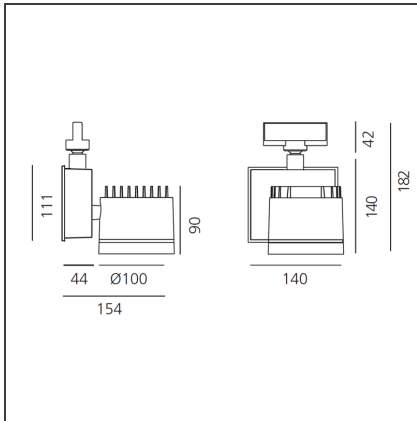

TECHNICAL DRAWINGS

FEATURES

Article Code:	AD17204	Material:	aluminium
Colour:	black	Series:	Indoor
Installation:	Projector, Track, Ceiling	Area contract:	Hospitality, Retail, Culture
Environment:	Indoor		

DIMENSIONS

Length:	cm 15.4	Glow Wire Test:	850
Height:	cm 18.2		
Weight:	kg 2.6		
Inclination:	-90+90		
Rotation:	cm 355		

INCLUDED SOURCES

Category:	LED	Color temperature (K):	3000K
Number:	1	Color Tolerance:	MacAdam 2SDCM
Watt:	35W	Service Life:	L70 (6K) 50000h
Type:	0		
Class:	A		

LUMINAIRE

Power Supply:	Power supply 220/240Vac 50/60Hz included	Delivered lumens output (lm):	2808lm
		CCT:	3000K
Watt:	35W	Efficiency:	80%
		Efficacy:	80.22lm/W
		CRI:	90
		Dimmable Typology:	Dali