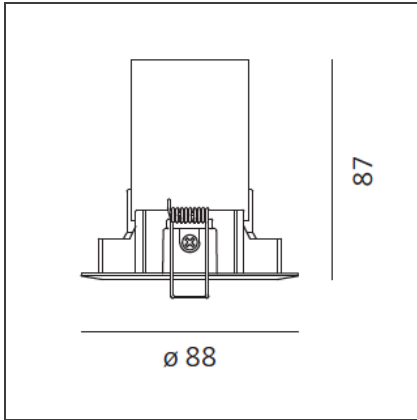

Parabola80_Adjustable round_12W_76°_3000K_Silver

IP40 

DESIGN BY

Studio Artemide

DESCRIPTION

Light fixture with high-performance LED light sources, consists of: frame, body, lens, fixing springs. Frame in injection mould of aluminium. Heat sink body in extruded aluminium. Lens in polycarbonate with 3 different versions of beam. Fixing springs in harmonic steel. Electrical connection to the driver by means of a FEP-FEP cable and a terminal board. Technical features of light fixtures in compliance with EN60598-1.

TECHNICAL DRAWINGS

FEATURES

Article Code:	NL1906480K002	Material:	Aluminium
Colour:	Silver	Series:	Indoor
Installation:	Recessed, Ceiling	Area contract:	Hospitality, null, Retail, Office, Culture, Residential
Environment:	Indoor		

DIMENSIONS

Weight:	kg 0.3	Cutout diameter:	cm 7.8
Inclination:	-20+20	Cutout shape:	Rounded
Recessed depth:	cm 8.7		

INCLUDED SOURCES

Category:	LED	Color temperature (K):	3000K
Number:	1	Color Tolerance:	3SDCM
Watt:	12W	CRI:	90
Delivered lumens output (lm):	1512lm	Efficacy:	126lm/W
Type:	0	Service Life:	L70(6K)>60000h
Class:	A		