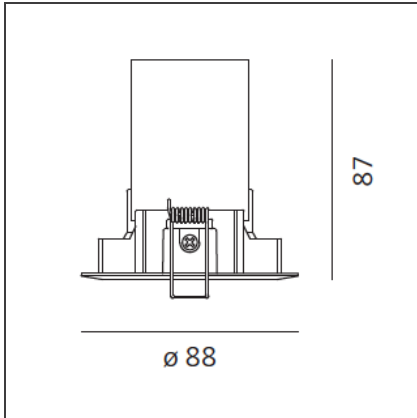

TECHNICAL DRAWINGS

FEATURES

Article Code:	NL1906480Y002	Material:	Aluminium
Colour:	Silver	Series:	Indoor
Installation:	Recessed, Ceiling	Area contract:	Hospitality, null, Retail, Office, Culture, Residential
Environment:	Indoor		

DIMENSIONS

Weight:	kg 0.3	Cutout diameter:	cm 7.8
Inclination:	-20+20	Cutout shape:	Rounded
Recessed depth:	cm 8.7		

INCLUDED SOURCES

Category:	LED	Color temperature (K):	2700K
Number:	1	Color Tolerance:	3SDCM
Watt:	12W	CRI:	90
Delivered lumens output (lm):	1447lm	Efficacy:	121lm/W
Type:	0	Service Life:	L70(6K)>60000h
Class:	A		

LUMINAIRE

Power Supply:	Driver 350 mA SELV supplied separately.	Delivered lumens output (lm):	1027lm
Watt:	12W	CCT:	2700K
		CRI:	90