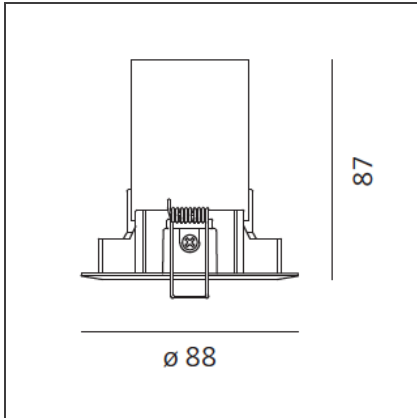

Parabola80_Adjustable round_12W_76°_2700K_Black

IP40 

DESIGN BY

Studio Artemide

DESCRIPTION

Light fixture with high-performance LED light sources, consists of: frame, body, lens, fixing springs. Frame in injection mould of aluminium. Heat sink body in extruded aluminium. Lens in polycarbonate with 3 different versions of beam. Fixing springs in harmonic steel. Electrical connection to the driver by means of a FEP-FEP cable and a terminal board. Technical features of light fixtures in compliance with EN60598-1.

TECHNICAL DRAWINGS

FEATURES

| | | | |
|----------------------|-------------------|-----------------------|---|
| Article Code: | NL1906480Y004 | Material: | Aluminium |
| Colour: | Black | Series: | Indoor |
| Installation: | Recessed, Ceiling | Area contract: | Hospitality, null, Retail, Office, Culture, Residential |
| Environment: | Indoor | | |

DIMENSIONS

| | | | |
|------------------------|--------|-------------------------|---------|
| Weight: | kg 0.3 | Cutout diameter: | cm 7.8 |
| Inclination: | -20+20 | Cutout shape: | Rounded |
| Recessed depth: | cm 8.7 | | |