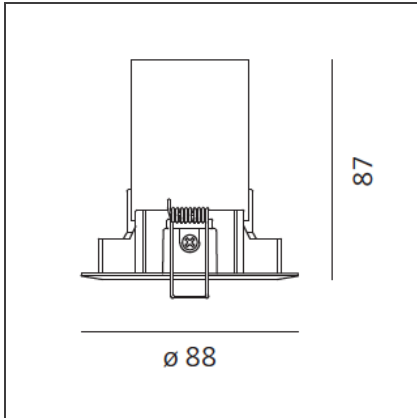

Parabola80_Adjustable round_12W_64°_3000K_Silver

 IP40 

DESIGN BY

Studio Artemide

DESCRIPTION

Light fixture with high-performance LED light sources, consists of: frame, body, lens, fixing springs. Frame in injection mould of aluminium. Heat sink body in extruded aluminium. Lens in polycarbonate with 3 different versions of beam. Fixing springs in harmonic steel. Electrical connection to the driver by means of a FEP-FEP cable and a terminal board. Technical features of light fixtures in compliance with EN60598-1.

TECHNICAL DRAWINGS

FEATURES

Article Code:	NL1906460K002	Material:	Aluminium
Colour:	Silver	Series:	Indoor
Installation:	Recessed, Ceiling	Area contract:	Hospitality, null, Retail, Office, Culture, Residential
Environment:	Indoor		

DIMENSIONS

Weight:	kg 0.3	Cutout diameter:	cm 7.8
Inclination:	-20+20	Cutout shape:	Rounded
Recessed depth:	cm 8.7		

INCLUDED SOURCES

Category:	LED	Color temperature (K):	3000K
Number:	1	Color Tolerance:	3SDCM
Watt:	12W	CRI:	90
Delivered lumens output (lm):	1512lm	Efficacy:	126lm/W
Type:	0	Service Life:	L70(6K)>60000h
Class:	A		