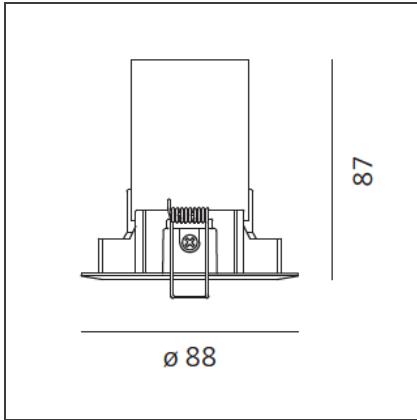

TECHNICAL DRAWINGS

FEATURES

Article Code:	NL1906460K004	Material:	Aluminium
Colour:	Black	Series:	Indoor
Installation:	Recessed, Ceiling	Area contract:	Hospitality, null, Retail, Office, Culture, Residential
Environment:	Indoor		

DIMENSIONS

Weight:	kg 0.3	Cutout diameter:	cm 7.8
Inclination:	-20+20	Cutout shape:	Rounded
Recessed depth:	cm 8.7		

INCLUDED SOURCES

Category:	LED	Color temperature (K):	3000K
Number:	1	Color Tolerance:	3SDCM
Watt:	12W	CRI:	90
Delivered lumens output (lm):	1512lm	Efficacy:	126lm/W
Type:	0	Service Life:	L70(6K)>60000h
Class:	A		

LUMINAIRE

Power Supply:	Driver 350 mA SELV supplied separately.	Delivered lumens output (lm):	969lm
Watt:	12W	CCT:	3000K
		CRI:	90