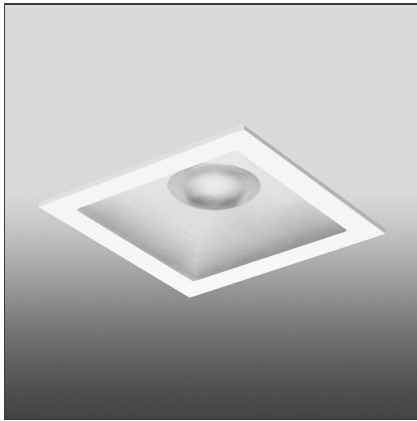

# Parabola100\_Square\_17W\_3000K\_76°\_White

IP40  Dimmerable: 

## DESCRIPTION

• Light fixture with high-performance LED light sources. • Ceiling installation. • Composed by: frame, body, lens, fixing springs. • Frame in injection mould of aluminium. • Heat sink body in extruded aluminium. • Lens in polycarbonate with 3 different versions of beam. • Fixing springs in harmonic steel. • White monochromatic LEDs available in 3 colours temperatures: Very Warm = 2700K Warm = 3000K Neutral = 4000K • Electrical connection to the driver by means of a FEP-FEP cable and a terminal board. • IP Rating IP40. • Insulation class III. • Technical features of light fixtures in compliance with EN60598-1. • Installation must be carried out by specialized personnel. • Carefully follow the instructions.

## FEATURES

<b>Article Code:</b>	NL1907380K006	<b>Material:</b>	Aluminium
<b>Colour:</b>	White	<b>Series:</b>	Indoor
<b>Installation:</b>	Recessed, Ceiling	<b>Area contract:</b>	Hospitality, null, Retail, Office, Culture, Residential
<b>Environment:</b>	Indoor		