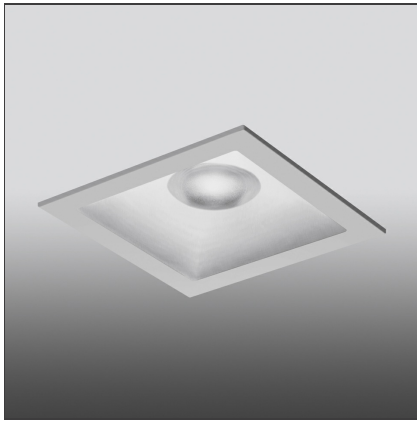

# Parabola100\_Square\_17W\_3000K\_76°\_Silver

IP40  Dimmerable: 

## DESCRIPTION

• Light fixture with high-performance LED light sources. • Ceiling installation. • Composed by: frame, body, lens, fixing springs. • Frame in injection mould of aluminium. • Heat sink body in extruded aluminium. • Lens in polycarbonate with 3 different versions of beam. • Fixing springs in harmonic steel. • White monochromatic LEDs available in 3 colours temperatures: Very Warm = 2700K Warm = 3000K Neutral = 4000K • Electrical connection to the driver by means of a FEP-FEP cable and a terminal board. • IP Rating IP40. • Insulation class III. • Technical features of light fixtures in compliance with EN60598-1. • Installation must be carried out by specialized personnel. • Carefully follow the instructions.

## FEATURES

<b>Article Code:</b>	NL1907380K002	<b>Material:</b>	Aluminium
<b>Colour:</b>	Silver	<b>Series:</b>	Indoor
<b>Installation:</b>	Recessed, Ceiling	<b>Area contract:</b>	Hospitality, null, Retail, Office, Culture, Residential
<b>Environment:</b>	Indoor		