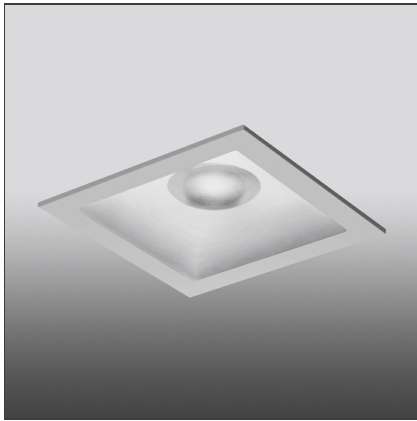

# Parabola100\_Square\_17W\_3000K\_64°\_Silver

IP40  Dimmerable: 

## DESCRIPTION

• Light fixture with high-performance LED light sources. • Ceiling installation. • Composed by: frame, body, lens, fixing springs. • Frame in injection mould of aluminium. • Heat sink body in extruded aluminium. • Lens in polycarbonate with 3 different versions of beam. • Fixing springs in harmonic steel. • White monochromatic LEDs available in 3 colours temperatures: Very Warm = 2700K Warm = 3000K Neutral = 4000K • Electrical connection to the driver by means of a FEP-FEP cable and a terminal board. • IP Rating IP40. • Insulation class III. • Technical features of light fixtures in compliance with EN60598-1. • Installation must be carried out by specialized personnel. • Carefully follow the instructions.

## FEATURES

<b>Article Code:</b>	NL1907360K002	<b>Material:</b>	Aluminium
<b>Colour:</b>	Silver	<b>Series:</b>	Indoor
<b>Installation:</b>	Recessed, Ceiling	<b>Area contract:</b>	Hospitality, null, Retail, Office, Culture, Residential
<b>Environment:</b>	Indoor		