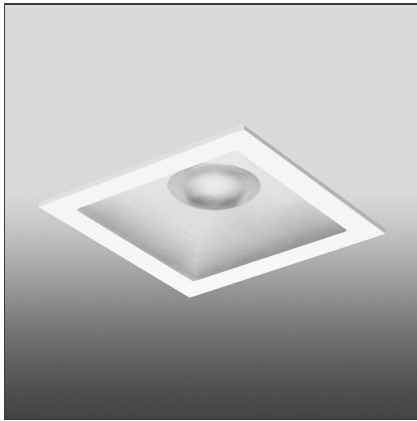

# Parabola100\_Square\_17W\_2700K\_76°\_White

IP40  Dimmerable: 

## DESCRIPTION

• Light fixture with high-performance LED light sources. • Ceiling installation. • Composed by: frame, body, lens, fixing springs. • Frame in injection mould of aluminium. • Heat sink body in extruded aluminium. • Lens in polycarbonate with 3 different versions of beam. • Fixing springs in harmonic steel. • White monochromatic LEDs available in 3 colours temperatures: Very Warm = 2700K Warm = 3000K Neutral = 4000K • Electrical connection to the driver by means of a FEP-FEP cable and a terminal board. • IP Rating IP40. • Insulation class III. • Technical features of light fixtures in compliance with EN60598-1. • Installation must be carried out by specialized personnel. • Carefully follow the instructions.

## FEATURES

<b>Article Code:</b>	NL1907380Y006	<b>Material:</b>	Aluminium
<b>Colour:</b>	White	<b>Series:</b>	Indoor
<b>Installation:</b>	Recessed, Ceiling	<b>Area contract:</b>	Hospitality, null, Retail, Office, Culture, Residential
<b>Environment:</b>	Indoor		