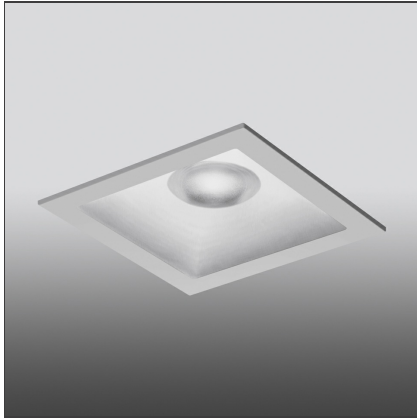

# Parabola100\_Square\_17W\_2700K\_50°\_Silver

IP40  Dimmerable: 

## DESCRIPTION

• Light fixture with high-performance LED light sources. • Ceiling installation. • Composed by: frame, body, lens, fixing springs. • Frame in injection mould of aluminium. • Heat sink body in extruded aluminium. • Lens in polycarbonate with 3 different versions of beam. • Fixing springs in harmonic steel. • White monochromatic LEDs available in 3 colours temperatures: Very Warm = 2700K Warm = 3000K Neutral = 4000K • Electrical connection to the driver by means of a FEP-FEP cable and a terminal board. • IP Rating IP40. • Insulation class III. • Technical features of light fixtures in compliance with EN60598-1. • Installation must be carried out by specialized personnel. • Carefully follow the instructions.

## FEATURES

<b>Article Code:</b>	NL1907340Y002	<b>Material:</b>	Aluminium
<b>Colour:</b>	Silver	<b>Series:</b>	Indoor
<b>Installation:</b>	Recessed, Ceiling	<b>Area contract:</b>	Hospitality, null, Retail, Office, Culture, Residential
<b>Environment:</b>	Indoor		