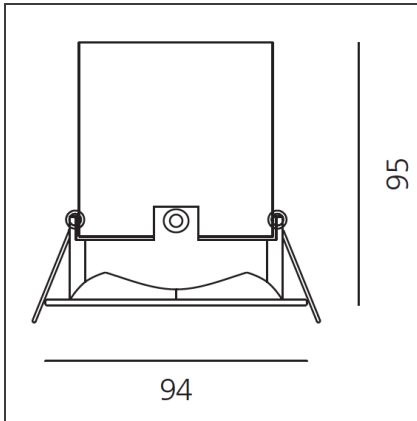

TECHNICAL DRAWINGS

FEATURES

Article Code:	NL1907340Y002	Material:	Aluminium
Colour:	Silver	Series:	Indoor
Installation:	Recessed, Ceiling	Area contract:	Hospitality, null, Retail, Office, Culture, Residential
Environment:	Indoor		

DIMENSIONS

Weight:	kg 0.5
Base Length:	cm 9.4
Base Width:	cm 9.4
Recessed depth:	cm 9.5

INCLUDED SOURCES

Category:	LED	Color temperature (K):	2700K
Number:	1	Color Tolerance:	MacAdam 3SDCM
Watt:	17W	CRI:	=90 (min.)
Delivered lumens output (lm):	2012lm	Efficacy:	118lm/W
Type:	0	Service Life:	L70(6K) > 60000h
Class:	A		

LUMINAIRE

Watt:	17W	Delivered lumens output (lm):	1378lm
		CCT:	2700K
		CRI:	90