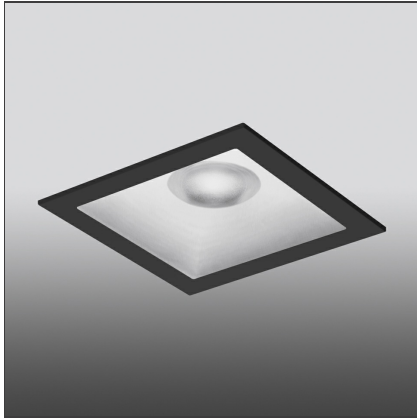

# Parabola100\_Square\_17W\_2700K\_50°\_Black

IP40  Dimmerable: 

## DESCRIPTION

• Light fixture with high-performance LED light sources. • Ceiling installation. • Composed by: frame, body, lens, fixing springs. • Frame in injection mould of aluminium. • Heat sink body in extruded aluminium. • Lens in polycarbonate with 3 different versions of beam. • Fixing springs in harmonic steel. • White monochromatic LEDs available in 3 colours temperatures: Very Warm = 2700K Warm = 3000K Neutral = 4000K • Electrical connection to the driver by means of a FEP-FEP cable and a terminal board. • IP Rating IP40. • Insulation class III. • Technical features of light fixtures in compliance with EN60598-1. • Installation must be carried out by specialized personnel. • Carefully follow the instructions.