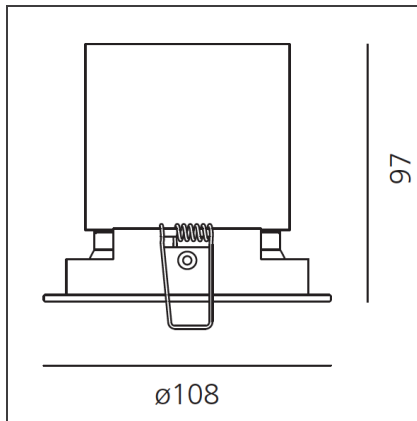

TECHNICAL DRAWINGS

FEATURES

Article Code:	NL1907480K006	Material:	Aluminium
Colour:	White	Series:	Indoor
Installation:	Recessed, Ceiling	Area contract:	Hospitality, null, Retail, Office, Culture, Residential
Environment:	Indoor		

DIMENSIONS

Weight:	kg 0.5
Recessed depth:	cm 9.7

INCLUDED SOURCES

Category:	LED	Color temperature (K):	3000K
Number:	1	Color Tolerance:	MacAdam 3SDCM
Watt:	17W	CRI:	80
Delivered lumens output (lm):	1982lm	Efficacy:	114lm/W
Type:	0	Service Life:	L70(9K) > 54000h
Class:	A		

LUMINAIRE

Watt:	17W	Delivered lumens output (lm):	1544lm
		CCT:	3000K
		CRI:	90