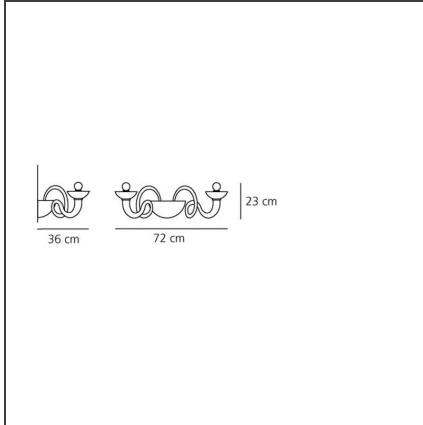

Pantalica 2 wall - Lattimo

IP20 Dimmerable:

DESIGN BY

Örni Halloween

TECHNICAL DRAWINGS

FEATURES

Article Code:	- - -	Material:	Blown glass, steel
Colour:	Lattimo	Series:	Scenarios
Installation:	Wall, Suspension	Emission:	Indirect
Environment:	Indoor		

DIMENSIONS

Length:	cm 72
Width:	cm 36
Height:	cm 23

NOT INCLUDED SOURCES

Category:	HALO	Class:	A
Number:	2		
Watt:	46W		
Socket:	E14		

ALTERNATIVE SOURCES

Category:	LED
Number:	2
Watt:	4W
Type:	2
Socket:	E14
Class:	A

LUMINAIRE

Watt:	92W	Delivered lumens output (lm):	1260lm
Voltage:	220V-240V	CCT:	2800K