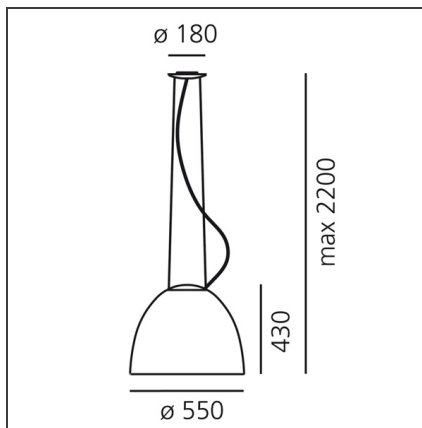

Nur Gloss LED - Suspension - Orange - App Compatible

IP20

DESIGN BY

Ernesto Gismondi

DESCRIPTION

TECHNICAL DRAWINGS

FEATURES

Article Code:	A243460APP	Material:	Aluminum, methacrylate, glass
Colour:	Orange	Series:	Design
Installation:	Suspension	Area contract:	Hospitality, Office, Residential
Environment:	Indoor	Emission:	Direct/indirect

DIMENSIONS

Height:	cm 43	Glow Wire Test:	650°C
Max Height from ceiling:	cm 220		

INCLUDED SOURCES

Category:	LED	Color temperature (K):	2700K
Number:	1	Color Tolerance:	MacAdam 2SDCM
Watt:	37W	CRI:	90
Delivered lumens output (lm):	3747lm	Efficacy:	103lm/W
Type:	0	Service Life:	50000-L70
Class:	A		

LUMINAIRE

Power Supply:	Electronic	Delivered lumens output (lm):	1882lm
Watt:	45W	CCT:	2700K
Voltage:	220V-240V	Efficiency:	52%
		Efficacy:	42lm/W
		CRI:	90

Notes

A new perfectly smooth and polished finish gives elegance to the classic Nur model. All the versions are encased in a diffuser at the bottom.