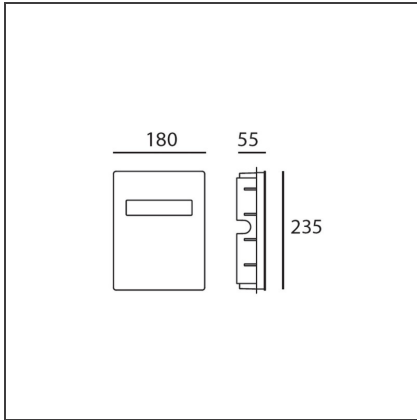

TECHNICAL DRAWINGS

FEATURES

Article Code:	T083510	Material:	Polycarbonate, painted aluminium
Colour:	Rust	Series:	Outdoor
Installation:	Bollard, Recessed, Floor, Wall	Emission:	Direct
Environment:	Outdoor		

DIMENSIONS

Length:	cm 18	Cutout shape:	Rectangular
Height:	cm 23.5	Impact Resistance:	IK06
Depth:	cm 5.5	Glow Wire Test:	650

INCLUDED SOURCES

Category:	LED	Color temperature (K):	3000K
Number:	1	CRI:	80
Watt:	8W		
Type:	0		
Class:	A		

LUMINAIRE

Watt:	8W	Delivered lumens output (lm):	180lm
Voltage:	220V-240 V	CCT:	3000K
		Efficiency:	44%
		Efficacy:	23lm/W
		CRI:	80