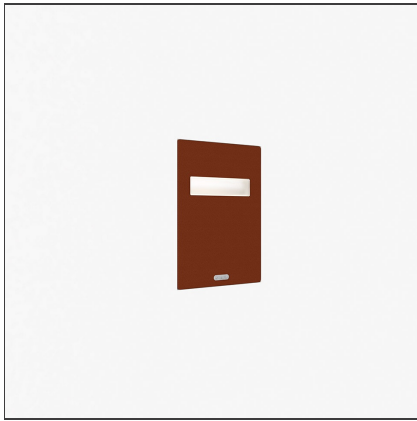

## Nuda Recessed Rust

IP65    

### DESCRIPTION

Painted aluminium unit, polycarbonate diffuser satin finish impact-resistant, UV protection, aluminium specular reflector.