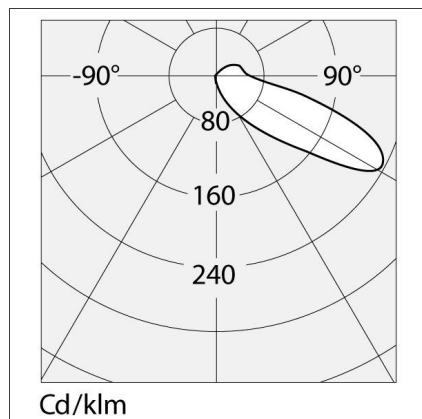

LIGHT DISTRIBUTION

ACCESSORIES

NUDA PARETE
CASSAFORMA X
INCASSO
T083400