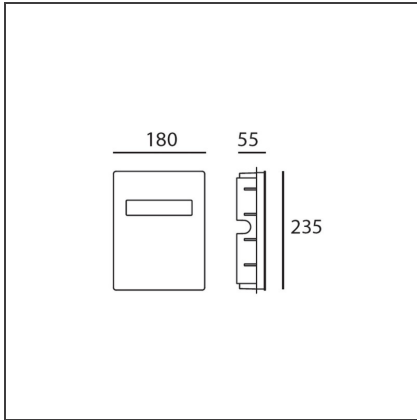

Nuda Recessed Anthracite gray

IP65    

DESIGN BY

Ernesto Gismondi

DESCRIPTION

Painted aluminium unit, polycarbonate diffuser satin finish impact-resistant, UV protection, aluminium specular reflector.

TECHNICAL DRAWINGS

FEATURES

Article Code:	T083520	Material:	Polycarbonate, painted aluminium
Colour:	Anthracite gray	Series:	Outdoor
Installation:	Bollard, Recessed, Floor, Wall	Emission:	Direct
Environment:	Outdoor		

DIMENSIONS

Length:	cm 18	Cutout shape:	Rectangular
Height:	cm 23.5	Impact Resistance:	IK06
Depth:	cm 5.5	Glow Wire Test:	650

INCLUDED SOURCES

Category:	LED	Color temperature (K):	3000K
Number:	1	CRI:	80
Watt:	8W		
Type:	0		
Class:	A		

LUMINAIRE

Watt:	8W	Delivered lumens output (lm):	180lm
Voltage:	220V-240 V	CCT:	3000K
		Efficiency:	44%
		Efficacy:	23lm/W
		CRI:	80

LIGHT DISTRIBUTION**ACCESSORIES**

NUDA PARETE
CASSAFORMA X
INCASSO
T083400