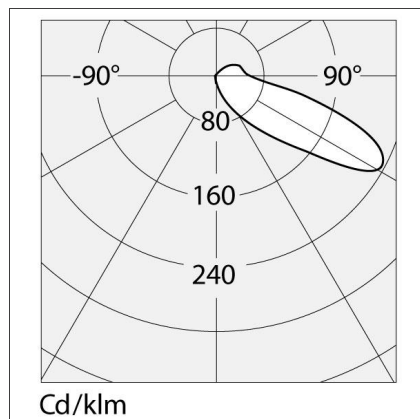

LIGHT DISTRIBUTION

ACCESSORIES

NUDA PARETE
CASSAFORMA X
INCASSO
T083400