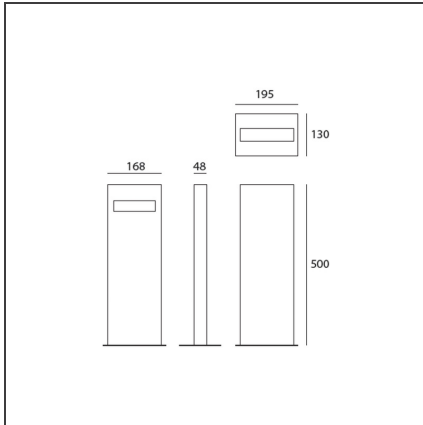

TECHNICAL DRAWINGS

FEATURES

Article Code:	T083620	Material:	Methacrylate, painted aluminium
Colour:	Anthracite gray	Series:	Outdoor
Installation:	Bollard, Recessed, Floor, Wall	Emission:	Direct
Environment:	Outdoor		

DIMENSIONS

Length:	cm 16.8	Impact Resistance:	IK06
Width:	cm 4.8	Glow Wire Test:	650
Height:	cm 50		

INCLUDED SOURCES

Category:	LED	Color temperature (K):	3000K
Number:	1	CRI:	80
Watt:	8W		
Type:	0		
Class:	A		

LUMINAIRE

Watt:	8W	Delivered lumens output (lm):	180lm
Voltage:	220V-240 V	CCT:	3000K
		Efficiency:	44%
		Efficacy:	23lm/W
		CRI:	80

Notes

Floor fixing with ground mounting plate.