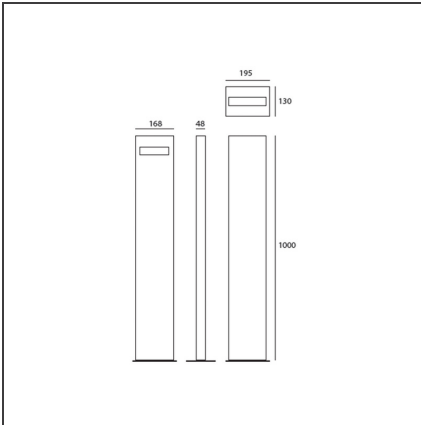

Nuda 100 Monolateral Anthracite gray

IP65    

DESIGN BY

Ernesto Gismondi

DESCRIPTION

Painted aluminium unit; satin finish methacrylate diffuser.

TECHNICAL DRAWINGS

FEATURES

Article Code:	T083820	Material:	Methacrylate, painted aluminium
Colour:	Anthracite gray	Series:	Outdoor
Installation:	Bollard, Recessed, Floor, Wall	Emission:	Direct
Environment:	Outdoor		

DIMENSIONS

Length:	cm 16.8	Impact Resistance:	IK06
Width:	cm 4.8	Glow Wire Test:	650
Height:	cm 100		

INCLUDED SOURCES

Category:	LED	Color temperature (K):	3000K
Number:	1	CRI:	80
Watt:	17W		
Delivered lumens output (lm):	515lm		
Type:	0		
Class:	A		

LUMINAIRE

Watt:	17W	Delivered lumens output (lm):	306lm
Voltage:	220V-240 V	CCT:	3000K
		Efficiency:	44%
		Efficacy:	18lm/W
		CRI:	80