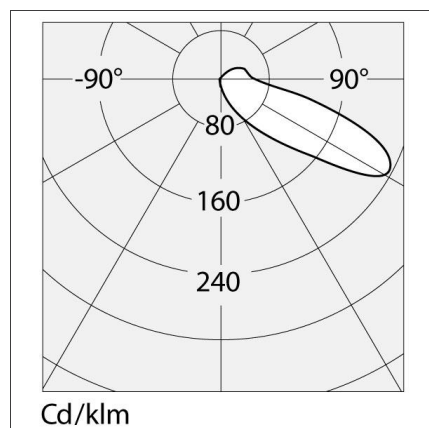

LIGHT DISTRIBUTION