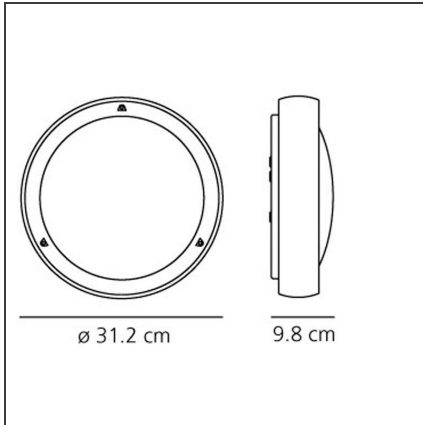

TECHNICAL DRAWINGS

FEATURES

Article Code:	AH10015	Material:	Steel, prismatic glass
Colour:	Satin	Series:	Outdoor
Installation:	Wall, Ceiling	Emission:	Diffused
Environment:	Outdoor		

DIMENSIONS

Height:	cm 9.8	Impact Resistance:	IK05

SOURCES NOT INCLUDED

Category:	LED
Number:	1
Watt:	75W
Type:	2
Socket:	E27
Class:	A

LUMINAIRE

Watt:	75W
Voltage:	220V-240V

Notes

Suitability of the equipment for "cascade".