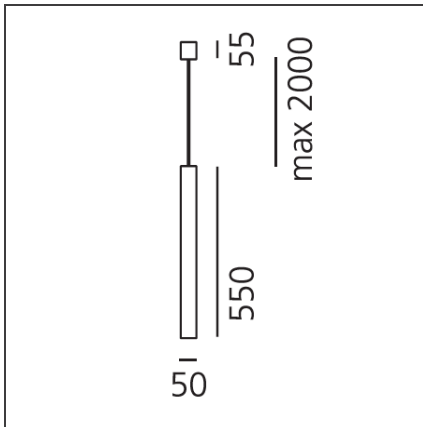

TECHNICAL DRAWINGS

FEATURES

Article Code:	- - -	Material:	Aluminum
Colour:	Black	Series:	Scenarios
Installation:	Suspension		
Environment:	Indoor		

DIMENSIONS

Height:	cm 55
Max Height from ceiling:	cm 200

INCLUDED SOURCES

Category:	LED	Color temperature (K):	3000K
Number:	1		
Watt:	6W		
Type:	0		
Class:	A		

LUMINAIRE

Watt:	5W	Delivered lumens output (lm):	180lm
		CCT:	3000K
		Efficiency:	75%
		Efficacy:	36.09lm/W
		CRI:	80