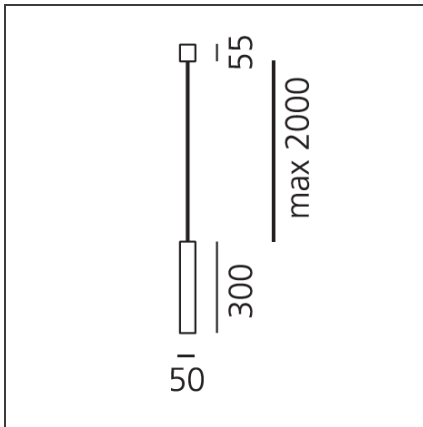

Miyako 30 suspension - Orange

IP20

DESIGN BY

Studio 63

DESCRIPTION

Miyako is a complete system with different solutions according to light performance and type, and to the various colours available: it can create spectacular effects or integrate gently in any environment, guaranteeing excellent light performance. Miyako is available in two different body sizes (30 or 55 cm of length). The chandelier version consists of 8 elements Miyako 55.

TECHNICAL DRAWINGS

FEATURES

Article Code:	- - -	Material:	Aluminum
Colour:	Orange	Series:	Scenarios
Installation:	Suspension		
Environment:	Indoor		

DIMENSIONS

Height:	cm 30
Max Height from ceiling:	cm 200

INCLUDED SOURCES

Category:	LED	Color temperature (K):	3000K
Number:	1		
Watt:	6W		
Type:	0		
Class:	A		

LUMINAIRE

Watt:	5W	Delivered lumens output (lm):	180lm
		CCT:	3000K
		Efficiency:	75%
		Efficacy:	36.09lm/W
		CRI:	80