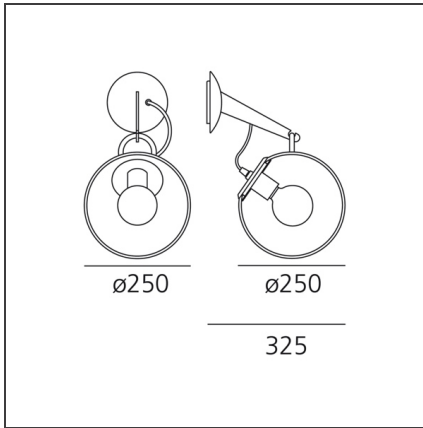

Miconos Wall - Satin brass

IP20     

Dimmerable: +  -

TECHNICAL DRAWINGS

DESIGN BY

Ernesto Gismondi

FEATURES

Article Code:	A020110	Material:	Blown glass, steel
Colour:	Satin brass	Series:	Design
Installation:	Wall, Suspension, Ceiling	Area contract:	All projects
Environment:	Indoor	Emission:	Diffused And Direct

DIMENSIONS

Depth: cm 32,5

NOT INCLUDED SOURCES

Category:	FLUO	Color Rendering:	1b
Number:	1	Color temperature (K):	2700K
Watt:	20W		
Lbs:	G90		
Socket:	E27		
Duration (h):	12000h		

ALTERNATIVE SOURCES

Category:	LED
Number:	1
Watt:	12W
Delivered lumens output (lm):	1000lm
Type:	2
Socket:	E27
Class:	A

LUMINAIRE

Watt:	20W	Delivered lumens output (lm):	1200lm
Voltage:	220V-240V	CCT:	2700K