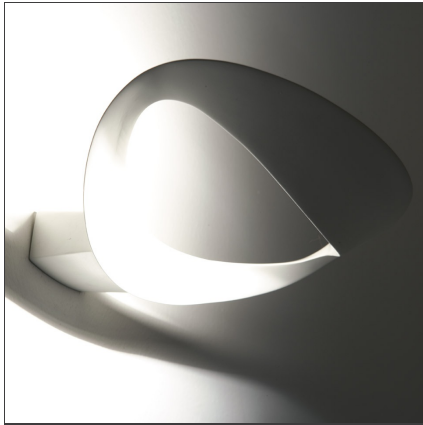

Mesmeri - White

IP20

Dimmerable: + -

DESIGN BY

Eric Solè

TECHNICAL DRAWINGS

FEATURES

Article Code:	0916010A	Material:	Aluminium
Colour:	White	Series:	Design
Installation:	Wall	Area contract:	Hospitality, null, Residential
Environment:	Indoor	Emission:	Indirect

DIMENSIONS

Length:	cm 34
Width:	cm 22.1
Height:	cm 7.9
Base Width:	cm 8.2

NOT INCLUDED SOURCES

Category:	HALO	Color Rendering:	1a
Number:	1	Color temperature (K):	3000K
Watt:	230W		
Lbs:	Qt-de12		
Socket:	R7s		
Duration (h):	2000h		