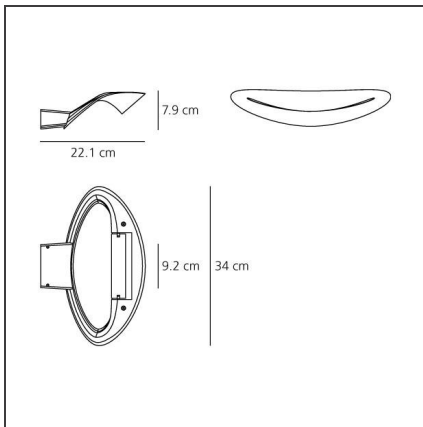

Mesmeri - White

IP20

Dimmerable: + -

DESIGN BY

Eric Solè

TECHNICAL DRAWINGS

FEATURES

Article Code:	0916010A	Material:	Aluminium
Colour:	White	Series:	Design
Installation:	Wall	Area contract:	Hospitality, null, Residential
Environment:	Indoor	Emission:	Indirect

DIMENSIONS

Length:	cm 34
Width:	cm 22.1
Height:	cm 7.9
Base Width:	cm 8.2

NOT INCLUDED SOURCES

Category:	HALO	Color Rendering:	1a
Number:	1	Color temperature (K):	3000K
Watt:	230W		
Lbs:	Qt-de12		
Socket:	R7s		
Duration (h):	2000h		

ALTERNATIVE SOURCES

Category:	LED
Number:	1
Watt:	11w
Delivered lumens output (lm):	1110lm
Type:	2
Socket:	R7s
Class:	A

LUMINAIRE

Watt:	230W	Delivered lumens output (lm):	5000lm
Voltage:	220V-240V	CCT:	3000K