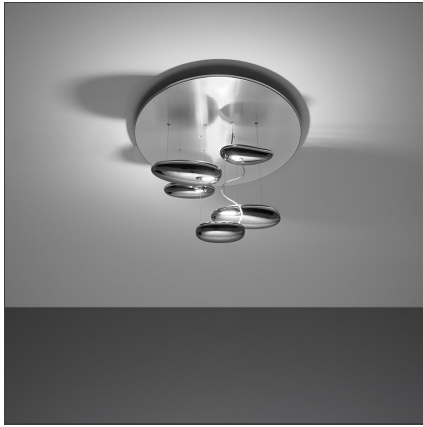

# Mercury Mini Ceiling

IP20   Dimmerable: 

## DESCRIPTION

Range extension of Mercury series, in smaller dimension. "A ceiling fixture that places a floating assembly of large pebbles below a simple modern disc. These in turn reflect each other bouncing light between their taugth bio - morphic surfaces and reflecting the environment around them. During the day the piece acts as a sculptural object reflecting the dynamics of natural light and the movement of people around them." Materials: structure in brushed stainless steel and painted aluminum. Light fixtures in chromed aluminium. Hanging in chromed plastic.

## FEATURES

<b>Article Code:</b>	1478010A	<b>Material:</b>	Aluminium, ABS, steel
<b>Colour:</b>	Polished chrome	<b>Series:</b>	Design, Hydro, Scenarios
<b>Installation:</b>	Suspension, Ceiling	<b>Area contract:</b>	Hospitality, Office, Residential
<b>Environment:</b>	Indoor	<b>Emission:</b>	Indirect