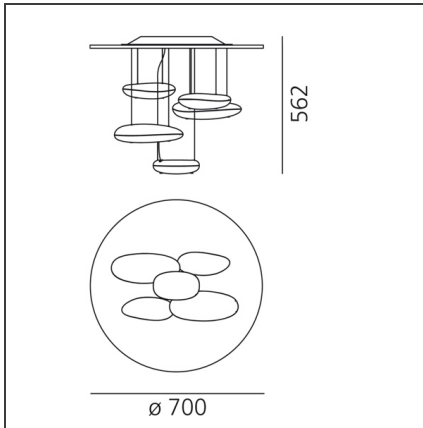

TECHNICAL DRAWINGS

FEATURES

Article Code:	1478010A	Material:	Aluminium, ABS, steel
Colour:	Polished chrome	Series:	Design, Hydro, Scenarios
Installation:	Suspension, Ceiling	Area contract:	Hospitality, Office, Residential
Environment:	Indoor	Emission:	Indirect

DIMENSIONS

Height:	cm 56.2	Glow Wire Test:	960

NOT INCLUDED SOURCES

Category:	HALO	Color Rendering:	1a
Number:	1	Color temperature (K):	2950K
Watt:	160W		
Lbs:	Qt-de12		
Socket:	R7s		
Duration (h):	2000h		

ALTERNATIVE SOURCES

Category:	LED
Number:	1
Watt:	11w
Delivered lumens output (lm):	1110lm
Type:	2
Socket:	R7s
Class:	A

LUMINAIRE

Watt:	160W	Delivered lumens output (lm):	3300lm
Voltage:	220V-240V	CCT:	3000K