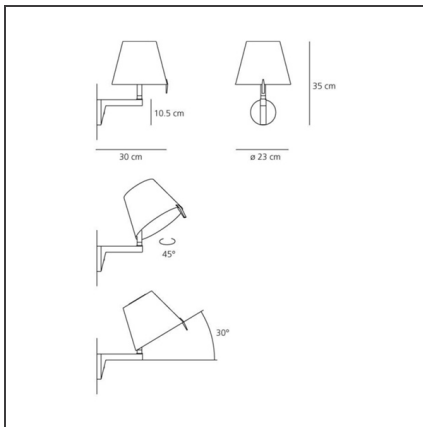

Melampo wall - Grey

IP20      

Dimmerable: +  -

TECHNICAL DRAWINGS

DESIGN BY

Adrien Gardère

FEATURES

Article Code:	0720010A	Material:	Technopolymer, silk satin fabric, aluminium
Colour:	Grey	Series:	Design
Installation:	Table, Floor, Wall	Area contract:	Hospitality, Residential
Environment:	Indoor	Emission:	Diffused And Direct, indirect

DIMENSIONS

Width:	cm 30	Glow Wire Test:	650
Height:	cm 35		
Base Diameter:	cm 10.5		
Inclination:	cm 30		
Rotation:	cm 4.5		

NOT INCLUDED SOURCES

Category:	HALO	Class:	A
Number:	1		
Watt:	46W		
Socket:	E14		

Notes

Adjustable diffuser into two different positions.