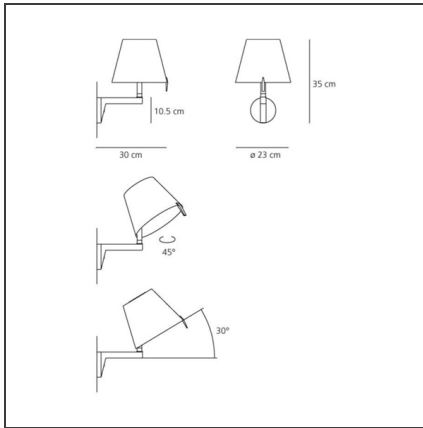

Melampo wall - Bronze Natural

IP20     

Dimmerable: +  -

TECHNICAL DRAWINGS

DESIGN BY

Adrien Gardère

FEATURES

Article Code:	0720020A	Material:	Technopolymer, silk satin fabric, aluminium
Colour:	Natural	Series:	Design
Installation:	Table, Floor, Wall	Area contract:	Hospitality, Residential
Environment:	Indoor	Emission:	Diffused And Direct, indirect

DIMENSIONS

Width:	cm 30	Glow Wire Test:	650
Height:	cm 35		
Base Diameter:	cm 10.5		
Inclination:	cm 30		
Rotation:	cm 4.5		

NOT INCLUDED SOURCES

Category:	HALO	Class:	A
Number:	1		
Watt:	46W		
Socket:	E14		

Notes

Adjustable diffuser into two different positions.