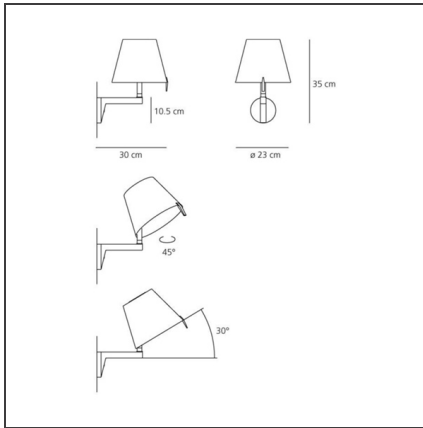

Melampo wall - Bronze Ecrù with switch

IP20      

Dimmerable: +  -

DESIGN BY

Adrien Gardère

TECHNICAL DRAWINGS

FEATURES

Article Code:	0721020A	Material:	Technopolymer, silk satin fabric, aluminium
Colour:	Aluminium grey	Series:	Design
Installation:	Table, Floor, Wall	Area contract:	Hospitality, Residential
Environment:	Indoor	Emission:	Diffused And Direct, indirect

DIMENSIONS

Width:	cm 30	Glow Wire Test:	650
Height:	cm 35		
Base Diameter:	cm 10.5		
Inclination:	cm 30		
Rotation:	cm 4.5		

NOT INCLUDED SOURCES

Category:	HALO	Class:	A
Number:	1		
Watt:	46W		
Socket:	E14		