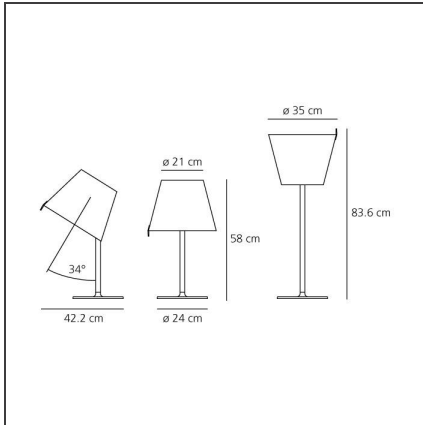

Melampo table - Grey

IP20     

DESIGN BY

Adrien Gardère

TECHNICAL DRAWINGS

FEATURES

Article Code:	0315010A	Material:	Aluminium, zamak, silk satin fabric and technopolymer
Colour:	Grey	Series:	Design
Installation:	Table, Floor, Wall	Area contract:	Hospitality, Residential
Environment:	Indoor	Emission:	Diffused And Direct, indirect

DIMENSIONS

Height:	cm 58	Impact Resistance:	N/D
Base Diameter:	cm 24	Glow Wire Test:	650
Max Extension Height:	cm 83.6		

NOT INCLUDED SOURCES

Category:	HALO	Color Rendering:	2800K
Number:	2		
Watt:	57W		
Socket:	E27		

ALTERNATIVE SOURCES

Category:	LED
Number:	2
Watt:	8W
Delivered lumens output (lm):	900lm
Type:	2
Socket:	E27
Class:	A

LUMINAIRE

Watt:	104W	Delivered lumens output (lm):	1640lm
Voltage:	220V-240V	CCT:	2800K

Notes

Adjustable diffuser into three different positions.