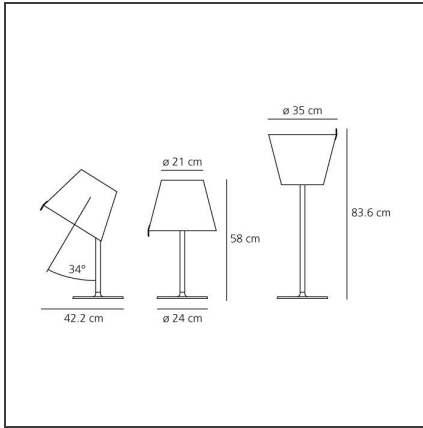

Melampo table - Bronze Ecrù

IP20     

DESIGN BY

Adrien Gardère

TECHNICAL DRAWINGS

FEATURES

Article Code:	0315020A	Material:	Aluminium, zamak, silk satin fabric and technopolymer
Colour:	Natural	Series:	Design
Installation:	Table, Floor, Wall	Area contract:	Hospitality, Residential
Environment:	Indoor	Emission:	Diffused And Direct, indirect

DIMENSIONS

Height:	cm 58	Impact Resistance:	N/D
Base Diameter:	cm 24	Glow Wire Test:	650
Max Extension Height:	cm 83.6		

NOT INCLUDED SOURCES

Category:	HALO	Color Rendering:	2800K
Number:	2		
Watt:	57W		
Socket:	E27		

Notes

Adjustable diffuser into three different positions.