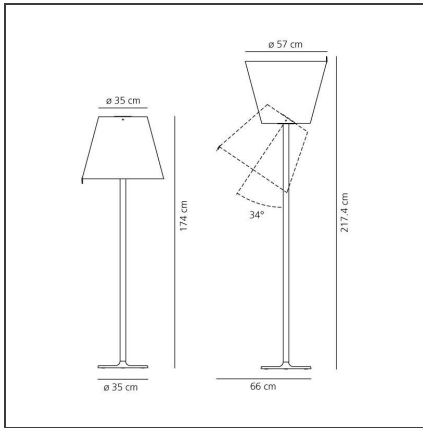

Melampo Mega - Grey

IP20     

Dimmerable: +  -

TECHNICAL DRAWINGS

DESIGN BY

Adrien Gardère

DESCRIPTION

Base in painted zamak; painted aluminium stem; diffuser in silk satin fabric on a plastic frame.

FEATURES

Article Code:	0577010A	Material:	Aluminium, zamak, silk satin fabric and technopolymer
Colour:	Grey	Series:	Design
Installation:	Floor	Area contract:	Hospitality, Residential
Environment:	Indoor	Emission:	Direct, Diffused Adjustable, indirect

DIMENSIONS

Height:	cm 174	Impact Resistance:	N/D
Base Diameter:	cm 35	Glow Wire Test:	650
Inclination:	cm 34		
Max Extension Height:	cm 217		

NOT INCLUDED SOURCES

Category:	HALO	Class:	A
Number:	2		
Watt:	116W		
Socket:	E27		