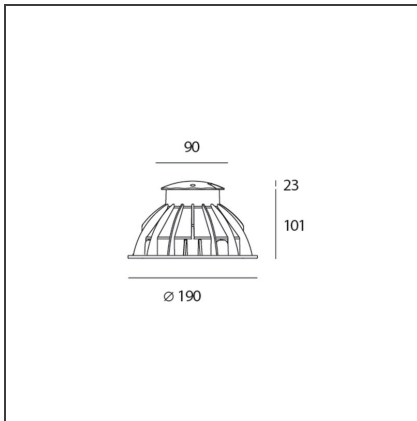

TECHNICAL DRAWINGS

FEATURES

Article Code:	T415300W00	Material:	Painted die-cast aluminium with 3-stage outdoor treatment
Colour:	Anthracite grey	Series:	Outdoor
Installation:	Recessed	Area contract:	null
Environment:	Outdoor		

DIMENSIONS

Height:	cm 2.3	Cutout diameter:	cm 19
Depth:	cm 10.1	Cutout shape:	Rounded
Recessed depth:	cm 10.1	Impact Resistance:	IK10
		Glow Wire Test:	NA

INCLUDED SOURCES

Category:	LED	Color temperature (K):	3000K
Number:	1	CRI:	80 typ
Watt:	3W		
Delivered lumens output (lm):	6lm		
Type:	0		
Class:	A		

LUMINAIRE

Watt:	2.4W	Delivered lumens output (lm):	6lm
Voltage:	220V-240V	CCT:	3000K
		Efficiency:	100%
		Efficacy:	2.71lm/W
		CRI:	80