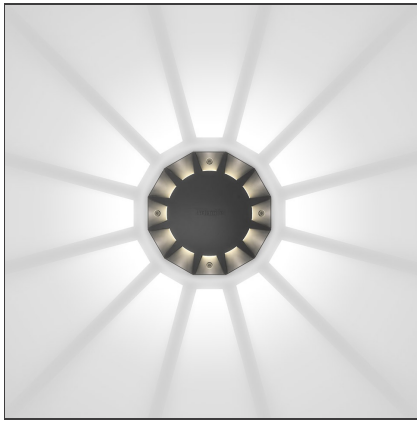

## Megara 220 3000K - 4 beams

IP65/67   

### DESCRIPTION

Light fixture with high-performance LED light sources. Drive-over recessed floor installation with floorprotruding cap. All the versions are drive-over up to 5000Kg. Due to the low height of the cap, Megara 90 is also suitable for installation in walk-over areas, being careful to avoid areas of direct transit (near walls, buildings, etc.) 3 sizes (90, 150, 220 mm). Composed by body, cap, diffuser, recessing box. Body and cap in painted EN AB44100 aluminium, silicone gaskets; provided with 30 cm-long pre-resined three-pole connection cable (H07RN-F for versions 90 and 150, H05RN-F for version 220). Electronic ballast integrated in the body. Diffuser in UV resistant polycarbonate. Power connection to the mains by means of the IP67 connector supplied with the light fixture, which can be housed in the recessing box and is suitable for cables with a diameter from 5 to 13.3 mm. Fixing to the recessing box is ensured by means of anti-vandal screws TORX. Recessing box for laying in reinforced polymer to be ordered separately. Radial emission beam optic. 1, 2, 4 beam and full configurations. White monochromatic LEDs available in 3 colour temperatures: Warm = 3000K Neutral = 4000K Cold = 6000K Screws in AISI 316 stainless steel. Painted die-cast aluminium with 3-stage outdoor treatment: nanotechnologies, antioxidant primer, polyester paint. Technical features of light fixtures in compliance with EN60598-1 and part 2-13. IP Rating IP65-IP67. ENEC approved. Insulation class I.

### FEATURES

<b>Article Code:</b>	T415800W00	<b>Material:</b>	Painted die-cast aluminium with 3-stage outdoor treatment
<b>Colour:</b>	Anthracite grey	<b>Series:</b>	Outdoor
<b>Installation:</b>	Recessed	<b>Area contract:</b>	null
<b>Environment:</b>	Outdoor		