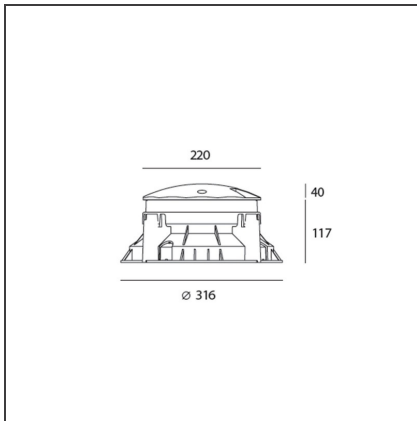

TECHNICAL DRAWINGS

FEATURES

Article Code:	T415800W00	Material:	Painted die-cast aluminium with 3-stage outdoor treatment
Colour:	Anthracite grey	Series:	Outdoor
Installation:	Recessed	Area contract:	null
Environment:	Outdoor		

DIMENSIONS

Height:	cm 4	Cutout diameter:	cm 31.6
Depth:	cm 11.7	Cutout shape:	Rounded
Recessed depth:	cm 11.7	Impact Resistance:	IK10
		Glow Wire Test:	NA

INCLUDED SOURCES

Category:	LED	Color temperature (K):	3000K
Number:	1	Color Tolerance:	4SDCM
Watt:	9W	CRI:	80 typ
Delivered lumens output (lm):	385lm	Efficacy:	55lm/W
Type:	0	Service Life:	L70(6K)>20,900h
Class:	A		

LUMINAIRE

Watt:	9W	Delivered lumens output (lm):	26lm
Voltage:	220V-240V	CCT:	3000K
		Efficiency:	68%
		Efficacy:	30lm/W
		CRI:	80