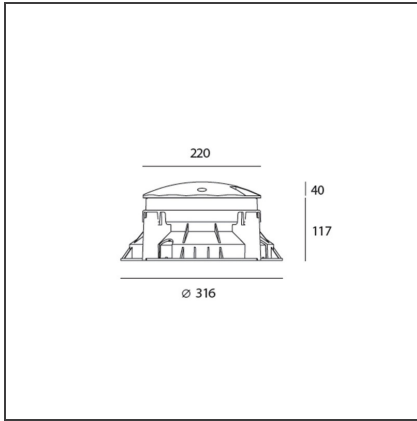

TECHNICAL DRAWINGS

FEATURES

Article Code:	T416000W00	Material:	Painted die-cast aluminium with 3-stage outdoor treatment
Colour:	Anthracite grey	Series:	Outdoor
Installation:	Recessed	Area contract:	null
Environment:	Outdoor		

DIMENSIONS

Height:	cm 4	Cutout diameter:	cm 31.6
Depth:	cm 11.7	Cutout shape:	Rounded
Recessed depth:	cm 11.7	Impact Resistance:	IK10
		Glow Wire Test:	NA

INCLUDED SOURCES

Category:	LED	Color temperature (K):	3000K
Number:	1	Color Tolerance:	4SDCM
Watt:	9W	CRI:	80 typ
Delivered lumens output (lm):	385lm	Efficacy:	55lm/W
Type:	0	Service Life:	L70(6K)>20,900h
Class:	A		

LUMINAIRE

Watt:	9W	Delivered lumens output (lm):	13lm
Voltage:	220V-240V	CCT:	3000K
		Efficiency:	35%
		Efficacy:	15lm/W
		CRI:	80