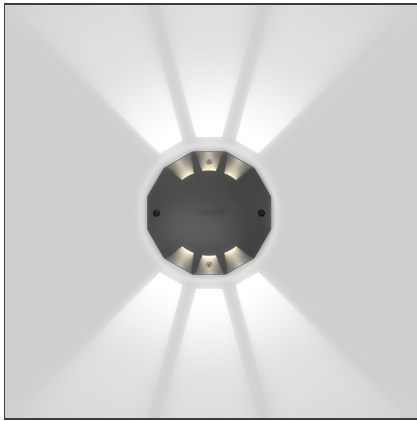

## Megara 220 3000K - 2 beam

IP65/67    

### DESCRIPTION

Light fixture with high-performance LED light sources. Drive-over recessed floor installation with floorprotruding cap. All the versions are drive-over up to 5000Kg. Due to the low height of the cap, Megara 90 is also suitable for installation in walk-over areas, being careful to avoid areas of direct transit (near walls, buildings, etc.) 3 sizes (90, 150, 220 mm).Composed by body, cap, diffuser, recessing box.Body and cap in painted EN AB44100 aluminium, silicone gaskets; provided with 30 cm-long pre-resined three-pole connection cable (H07RN-F for versions 90 and 150, H05RN-F for version 220).Electronic ballast integrated in the body.Diffuser in UV resistant polycarbonate.Power connection to the mains by means of the IP67 connector supplied with the light fixture, which can be housed in the recessing box and is suitable for cables with a diameter from 5 to 13.3 mm.Fixing to the recessing box is ensured by means of anti-vandal screws TORX.Recessing box for laying in reinforced polymer to be ordered separately.Radial emission beam optic.1, 2, 4 beam and full configurations.White monochromatic LEDs available in 3 colour temperatures:Warm = 3000KNeutral = 4000KCold = 6000KScrews in AISI 316 stainless steel.Painted die-cast aluminium with 3-stage outdoor treatment: nanotechnologies, antioxidant primer, polyester paint.Technical features of light fixtures in compliance with EN60598-1 and part 2-13.IP Rating IP65-IP67.ENEC approved.Insulation class I.

### FEATURES

<b>Article Code:</b>	T416000W00	<b>Material:</b>	Painted die-cast aluminium with 3-stage outdoor treatment
<b>Colour:</b>	Anthracite grey	<b>Series:</b>	Outdoor
<b>Installation:</b>	Recessed	<b>Area contract:</b>	null
<b>Environment:</b>	Outdoor		