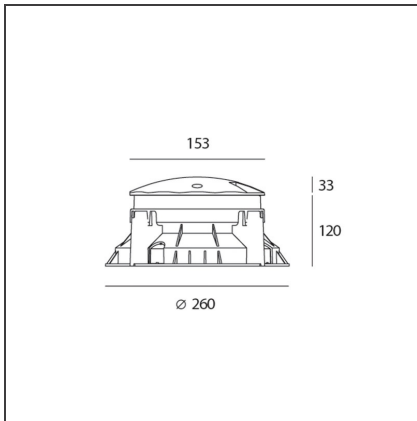

TECHNICAL DRAWINGS

FEATURES

Article Code:	T415500W00	Material:	Painted die-cast aluminium with 3-stage outdoor treatment
Colour:	Anthracite grey	Series:	Outdoor
Installation:	Recessed	Area contract:	null
Environment:	Outdoor		

DIMENSIONS

Height:	cm 3,3	Cutout diameter:	cm 26
Depth:	cm 12	Cutout shape:	Rounded
Recessed depth:	cm 12	Impact Resistance:	IK10
		Glow Wire Test:	NA

INCLUDED SOURCES

Category:	LED	Color temperature (K):	3000K
Number:	1	CRI:	80 typ
Watt:	4W		
Delivered lumens output (lm):	7lm		
Type:	0		
Class:	A		

LUMINAIRE

Watt:	4W	Delivered lumens output (lm):	17lm
Voltage:	220V-240V	CCT:	3000K
		Efficiency:	100%
		Efficacy:	4.37lm/W
		CRI:	80