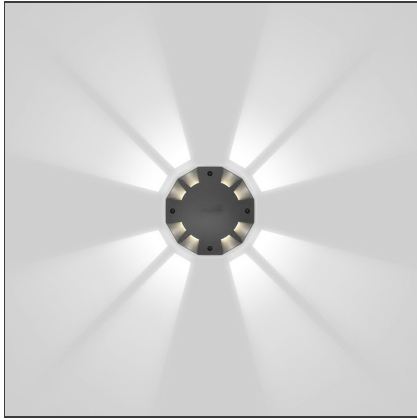

Megara 150 3000K - 3 beams

IP65/67   

DESIGN BY

Michele De Lucchi

DESCRIPTION

Light fixture with high-performance LED light sources. Drive-over recessed floor installation with floorprotruding cap. All the versions are drive-over up to 5000Kg. Due to the low height of the cap, Megara 90 is also suitable for installation in walk-over areas, being careful to avoid areas of direct transit (near walls, buildings, etc.) 3 sizes (90, 150, 220 mm).Composed by body, cap, diffuser, recessing box.Body and cap in painted EN AB44100 aluminium, silicone gaskets; provided with 30 cm-long pre-resined three-pole connection cable (H07RN-F for versions 90 qnd 150, H05RN-F for version 220).Electronic ballast integrated in the body.Diffuser in UV resistant polycarbonate.Power connection to the mains by means of the IP67 connector supplied with the light fixture, which can be housed in the recessing box and is suitable for cables with a diameter from 5 to13.3 mm.Fixing to the recessing box is ensured by means of anti-vandal screws TORX.Recessing box for laying in reinforced polymer to be ordered separately.Radial emission beam optic.1, 2, 4 beam and full configurations.White monochromatic LEDs available in 3 colour temperatures:Warm = 3000KNeutral = 4000KCold = 6000KScrews in AISI 316 stainless steel.Painted die-cast aluminium with 3-stage outdoor treatment: nanotechnologies, antioxidant primer, polyester paint.Technical features of light fixtures in compliance with EN60598-1 and part 2-13.IP Rating IP65-IP67.ENEC approved.Insulation class I.

DIMENSIONS

Height:	cm 3,3	Cutout diameter:	cm 26
Depth:	cm 12	Cutout shape:	Rounded
Recessed depth:	cm 12	Impact Resistance:	IK10
		Glow Wire Test:	NA

INCLUDED SOURCES

Category:	LED	Color temperature (K):	3000K
Number:	1	CRI:	80 typ
Watt:	4W		
Delivered lumens output (lm):	7lm		
Type:	0		
Class:	A		