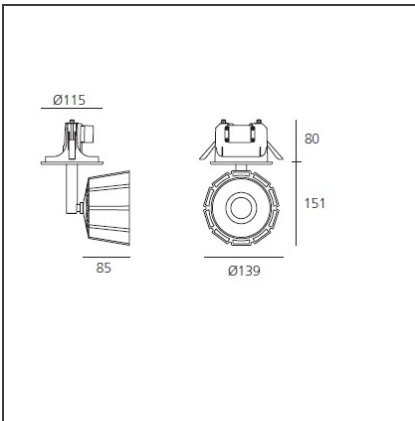

TECHNICAL DRAWINGS

FEATURES

Article Code:	M141521	Material:	Aluminium
Colour:	White	Series:	Scenarios
Installation:	Projector, Recessed	Area contract:	Retail
		Emission:	Diretta orientabile

DIMENSIONS

Weight:	kg 1.3
Base Width:	cm 8