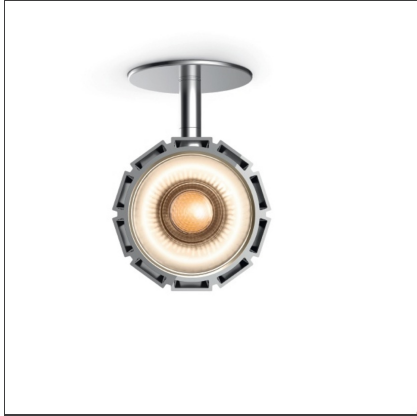

M141511 - Airlite semirecessed stable white Black 3000K 34° - Dali SwitchDim

IP20  Dimmerable: 

DESIGN BY

Carlotta de Bevilacqua, Paola di Arianello

DESCRIPTION

Boasting elevated luminous flux, excellent colour rendering, energy efficiency, and a light compact design, Airlite is an innovative range of LED spotlights with exceptional photometric performance and flexibility. Thanks to an innovative heat dissipation system, air is filtered through open gaps in the die-cast aluminium body ensuring the efficiency and long life of our LED module. The hybrid optical system provides defined narrow beams, while keeping the light fixture dimensions compact.

TECHNICAL DRAWINGS

FEATURES

Article Code:	M141511	Material:	Aluminium
Colour:	Black	Series:	Scenarios
Installation:	Projector, Recessed	Area contract:	Retail
		Emission:	Diretta orientabile

DIMENSIONS

Weight:	kg 1.3
Base Width:	cm 8

INCLUDED SOURCES

Category:	LED	Color temperature (K):	3000K
Number:	1	Color Tolerance:	MacAdam 3SDCM
Watt:	30W	CRI:	=80 (min.)
Delivered lumens output (lm):	3310 lm	Efficacy:	110 lm/W
Type:	0	Service Life:	L70(9K)>50000h
Class:	A		

LUMINAIRE

Watt:	35W	Delivered lumens output (lm):	3052lm
Voltage:	220-240V	CCT:	3000K
		Efficiency:	71%
		Efficacy:	87.20lm/W
		CRI:	90

ACCESSORIES

Lente per
emissione ellittica
M078700

Filtro soft
M078800