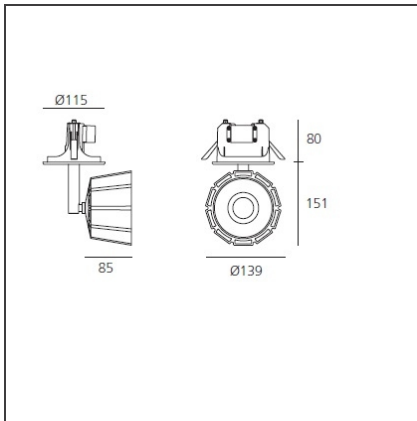

TECHNICAL DRAWINGS

FEATURES

Article Code:	M141511	Material:	Aluminium
Colour:	Black	Series:	Scenarios
Installation:	Projector, Recessed	Area contract:	Retail
		Emission:	Diretta orientabile

DIMENSIONS

Weight:	kg 1.3
Base Width:	cm 8