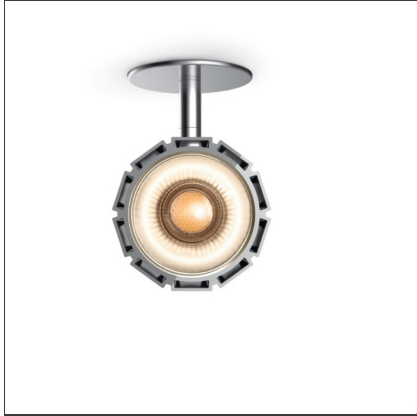

M141421 - Airlite semirecessed stable white White 3000K 17°- Dimmerable Dali

IP20  Dimmerable: 

DESIGN BY

Carlotta de Bevilacqua, Paola di Arianello

DESCRIPTION

Boasting elevated luminous flux, excellent colour rendering, energy efficiency, and a light compact design, Airlite is an innovative range of LED spotlights with exceptional photometric performance and flexibility. Thanks to an innovative heat dissipation system, air is filtered through open gaps in the die-cast aluminium body ensuring the efficiency and long life of our LED module. The hybrid optical system provides defined narrow beams, while keeping the light fixture dimensions compact.

TECHNICAL DRAWINGS

FEATURES

Article Code:	M141421	Material:	Aluminium
Colour:	White	Series:	Scenarios
Installation:	Projector, Recessed	Area contract:	Retail
		Emission:	Diretta orientabile

DIMENSIONS

Weight:	kg 1.3
Base Width:	cm 8

INCLUDED SOURCES

Category:	LED	Color temperature (K):	3000K
Number:	1	Color Tolerance:	MacAdam 3SDCM
Watt:	30W	CRI:	=80 (min.)
Delivered lumens output (lm):	3353lm	Efficacy:	112lm/W
Type:	0	Service Life:	>50000h
Class:	A		

LUMINAIRE

Watt:	35W	Delivered lumens output (lm):	3248lm
Voltage:	220-240V	CCT:	3000K
		Efficiency:	76%
		Efficacy:	92.80lm/W
		CRI:	90

ACCESSORIES

Portaccessori
M077820

Lente per
emissione ellittica
M078700