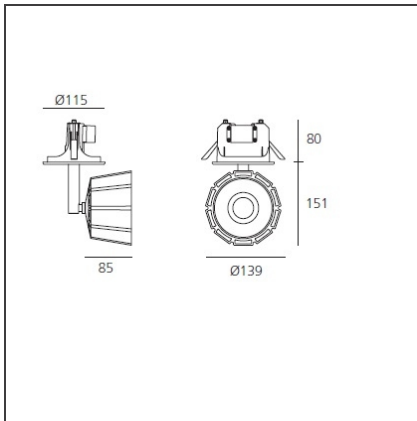

TECHNICAL DRAWINGS

FEATURES

Article Code:	M141421	Material:	Aluminium
Colour:	White	Series:	Scenarios
Installation:	Projector, Recessed	Area contract:	Retail
		Emission:	Diretta orientabile

DIMENSIONS

Weight:	kg 1.3
Base Width:	cm 8