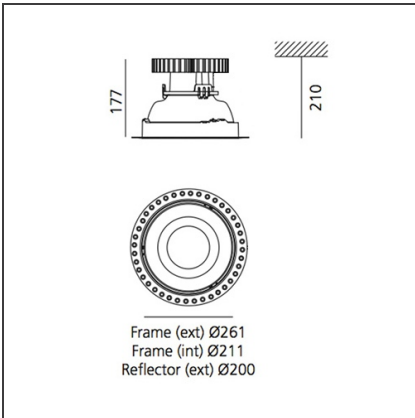

TECHNICAL DRAWINGS

DESIGN BY

Studio Artemide

DESCRIPTION

Luceri LED and Kadro LED offer a modular range of professional downlighters, highly flexible, providing customisable lighting solutions for every need. Thanks to TrueWhite technology, colour temperature and colour rendering index are maintained constant throughout the lifespan of this product, guaranteeing a consistent light quality. The emission of versions with metal reflector is compliant with EN12464 and has UGR

FEATURES

Article Code:	BB01000 DV1015	Series:	Indoor
Installation:	Recessed, Ceiling	Area contract:	Hospitality, Office
Environment:	Indoor		

DIMENSIONS

Width:	cm 17.7	Cutout diameter:	cm 21.6
Height:	cm 21	Cutout shape:	Rounded
Weight:	kg 1.6		

INCLUDED SOURCES

Category:	LED	Color temperature (K):	3000K
Number:	1	CRI:	90
Watt:	max 54W		
Type:	0		

LUMINAIRE

Transformer availability:	50W	Delivered lumens output (lm):	4528lm
Watt:	54W	CCT:	3000K
		Efficiency:	83%
		Efficacy:	83.85lm/W
		CRI:	90

Notes

Driver 220/240Vac 50/60Hz supplied separately. To be completed with recessed frame.