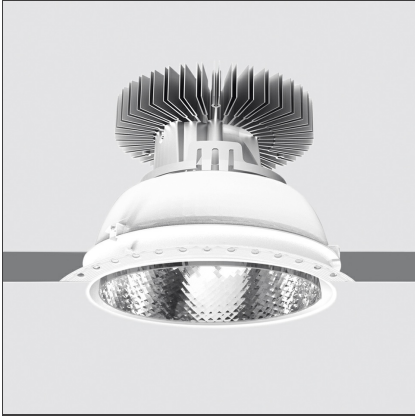

Luceri LED Round Trimless - Faceted Mirror Optics 3000K - Driver 50W Undimmable

IP20/44 without screen - 20/54 with screen

TECHNICAL DRAWINGS

DESIGN BY

Studio Artemide

DESCRIPTION

Luceri LED and Kadro LED offer a modular range of professional downlighters, highly flexible, providing customisable lighting solutions for every need. Thanks to TrueWhite technology, colour temperature and colour rendering index are maintained constant throughout the lifespan of this product, guaranteeing a consistent light quality. The emission of versions with metal reflector is compliant with EN12464 and has UGR

FEATURES

Article Code:	BB01000 DV1015	Series:	Indoor
Installation:	Recessed, Ceiling	Area contract:	Hospitality, Office
Environment:	Indoor		

DIMENSIONS

Width:	cm 17.7	Cutout diameter:	cm 21.6
Height:	cm 21	Cutout shape:	Rounded
Weight:	kg 1.6		

INCLUDED SOURCES

Category:	LED	Color temperature (K):	3000K
Number:	1	CRI:	90
Watt:	max 54W		
Type:	0		

LUMINAIRE

Transformer availability:	50W	Delivered lumens output (lm):	4528lm
Watt:	54W	CCT:	3000K
		Efficiency:	83%
		Efficacy:	83.85lm/W
		CRI:	90