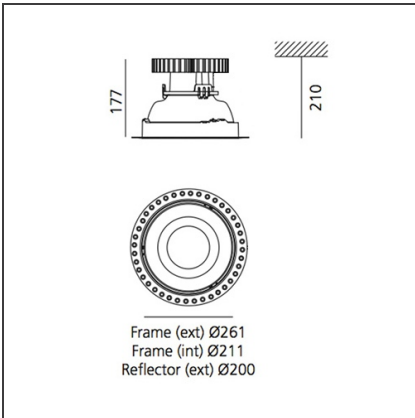

TECHNICAL DRAWINGS

DESIGN BY

Studio Artemide

DESCRIPTION

Luceri LED and Kadro LED offer a modular range of professional downlighters, highly flexible, providing customisable lighting solutions for every need. Thanks to TrueWhite technology, colour temperature and colour rendering index are maintained constant throughout the lifespan of this product, guaranteeing a consistent light quality. The emission of versions with metal reflector is compliant with EN12464 and has UGR

FEATURES

Article Code:	BB01000 DV1017	Series:	Indoor
Installation:	Recessed, Ceiling	Area contract:	Hospitality, Office
Environment:	Indoor		

DIMENSIONS

Width:	cm 17.7	Cutout diameter:	cm 21.6
Height:	cm 21	Cutout shape:	Rounded
Weight:	kg 1.6		

INCLUDED SOURCES

Category:	LED	Color temperature (K):	3000K
Number:	1	CRI:	90
Watt:	max 54W		
Type:	0		

LUMINAIRE

Transformer availability:	35W	Delivered lumens output (lm):	2600lm
Watt:	27W	CCT:	3000K
		Efficiency:	83%
		Efficacy:	96.30lm/W
		CRI:	90

Notes

Driver 220/240Vac 50/60Hz supplied separately. To be completed with recessed frame.