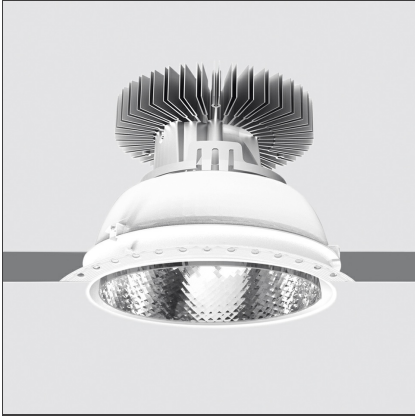

Luceri LED Round Trimless - Faceted Mirror Optics 3000K - Driver 35W Undimmable

IP20/44 without screen - 20/54 with screen

TECHNICAL DRAWINGS

DESIGN BY

Studio Artemide

DESCRIPTION

Luceri LED and Kadro LED offer a modular range of professional downlighters, highly flexible, providing customisable lighting solutions for every need. Thanks to TrueWhite technology, colour temperature and colour rendering index are maintained constant throughout the lifespan of this product, guaranteeing a consistent light quality. The emission of versions with metal reflector is compliant with EN12464 and has UGR

FEATURES

Article Code:	BB01000 DV1017	Series:	Indoor
Installation:	Recessed, Ceiling	Area contract:	Hospitality, Office
Environment:	Indoor		

DIMENSIONS

Width:	cm 17.7	Cutout diameter:	cm 21.6
Height:	cm 21	Cutout shape:	Rounded
Weight:	kg 1.6		

INCLUDED SOURCES

Category:	LED	Color temperature (K):	3000K
Number:	1	CRI:	90
Watt:	max 54W		
Type:	0		

LUMINAIRE

Transformer availability:	35W	Delivered lumens output (lm):	2600lm
Watt:	27W	CCT:	3000K
		Efficiency:	83%
		Efficacy:	96.30lm/W
		CRI:	90