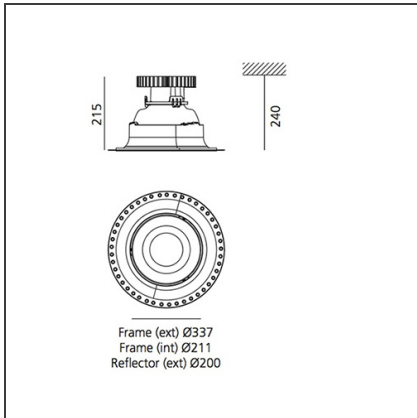

TECHNICAL DRAWINGS

DESIGN BY

Studio Artemide

DESCRIPTION

Luceri LED and Kadro LED offer a modular range of professional downlighters, highly flexible, providing customisable lighting solutions for every need. Thanks to TrueWhite technology, colour temperature and colour rendering index are maintained constant throughout the lifespan of this product, guaranteeing a consistent light quality. The emission of versions with metal reflector is compliant with EN12464 and has UGR<19, producing an effective and comfortable lighting solution.

FEATURES

Article Code:	BB00400 DV1015	Series:	Indoor
Installation:	Recessed, Ceiling	Area contract:	Hospitality, null, Office
Environment:	Indoor		

DIMENSIONS

Width:	cm 21.5	Cutout diameter:	cm 29.2
Height:	cm 24	Cutout shape:	Rounded
Weight:	kg 1.7		

INCLUDED SOURCES

Category:	LED	Color temperature (K):	4000K
Number:	1	CRI:	90
Watt:	max 54W		
Type:	0		

LUMINAIRE

Watt:	54W	Delivered lumens output (lm):	4712lm
		CCT:	4000K
		Efficiency:	81%
		Efficacy:	87.27lm/W
		CRI:	90

Notes

Driver 220/240Vac 50/60Hz supplied separately. To be completed with recessed frame.