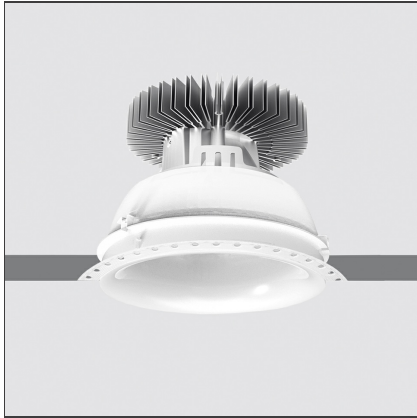

Luceri LED Round Trimless - Comfort White Optics 4000K - Driver 50W Undimmable

IP20/44 without screen - 20/54 with screen

TECHNICAL DRAWINGS

DESIGN BY

Studio Artemide

DESCRIPTION

Luceri LED and Kadro LED offer a modular range of professional downlighters, highly flexible, providing customisable lighting solutions for every need. Thanks to TrueWhite technology, colour temperature and colour rendering index are maintained constant throughout the lifespan of this product, guaranteeing a consistent light quality. The emission of versions with metal reflector is compliant with EN12464 and has UGR<19, producing an effective and comfortable lighting solution.

FEATURES

Article Code:	BB00400 DV1015	Series:	Indoor
Installation:	Recessed, Ceiling	Area contract:	Hospitality, null, Office
Environment:	Indoor		

DIMENSIONS

Width:	cm 21.5	Cutout diameter:	cm 29.2
Height:	cm 24	Cutout shape:	Rounded
Weight:	kg 1.7		

INCLUDED SOURCES

Category:	LED	Color temperature (K):	4000K
Number:	1	CRI:	90
Watt:	max 54W		
Type:	0		

LUMINAIRE

Watt:	54W	Delivered lumens output (lm):	4712lm
		CCT:	4000K
		Efficiency:	81%
		Efficacy:	87.27lm/W
		CRI:	90