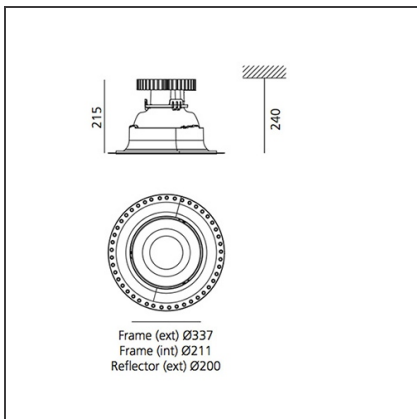

TECHNICAL DRAWINGS

DESIGN BY

Studio Artemide

DESCRIPTION

Luceri LED and Kadro LED offer a modular range of professional downlighters, highly flexible, providing customisable lighting solutions for every need. Thanks to TrueWhite technology, colour temperature and colour rendering index are maintained constant throughout the lifespan of this product, guaranteeing a consistent light quality. The emission of versions with metal reflector is compliant with EN12464 and has UGR<19, producing an effective and comfortable lighting solution.

FEATURES

Article Code:	BB00400 DV1017	Series:	Indoor
Installation:	Recessed, Ceiling	Area contract:	Hospitality, null, Office
Environment:	Indoor		

DIMENSIONS

Width:	cm 21.5	Cutout diameter:	cm 29.2
Height:	cm 24	Cutout shape:	Rounded
Weight:	kg 1.7		

INCLUDED SOURCES

Category:	LED	Color temperature (K):	4000K
Number:	1	CRI:	90
Watt:	max 54W		
Type:	0		

LUMINAIRE

Watt:	27W	Delivered lumens output (lm):	2715lm
		CCT:	4000K
		Efficiency:	81%
		Efficacy:	100.54lm/W
		CRI:	90

Notes

Driver 220/240Vac 50/60Hz supplied separately. To be completed with recessed frame.