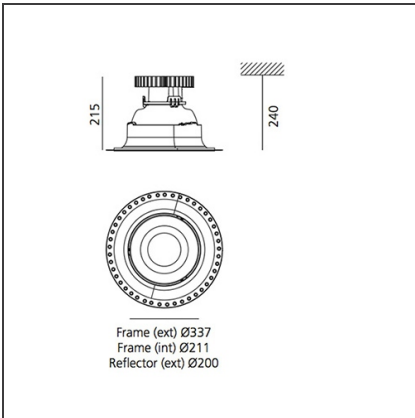

TECHNICAL DRAWINGS

DESIGN BY

Studio Artemide

DESCRIPTION

Luceri LED and Kadro LED offer a modular range of professional downlighters, highly flexible, providing customisable lighting solutions for every need. Thanks to TrueWhite technology, colour temperature and colour rendering index are maintained constant throughout the lifespan of this product, guaranteeing a consistent light quality. The emission of versions with metal reflector is compliant with EN12464 and has UGR<19, producing an effective and comfortable lighting solution.

FEATURES

Article Code:	BB00300 DV1015	Series:	Indoor
Installation:	Recessed, Ceiling	Area contract:	Hospitality, null, Office
Environment:	Indoor		

DIMENSIONS

Width:	cm 21.5	Cutout diameter:	cm 29.2
Height:	cm 24	Cutout shape:	Rounded
Weight:	kg 1.7		

INCLUDED SOURCES

Category:	LED	Color temperature (K):	3000K
Number:	1	CRI:	90
Watt:	max 54W		
Type:	0		

LUMINAIRE

Watt:	54W	Delivered lumens output (lm):	4420lm
		CCT:	3000K
		Efficiency:	81%
		Efficacy:	81.85lm/W
		CRI:	90

Notes

Driver 220/240Vac 50/60Hz supplied separately. To be completed with recessed frame.