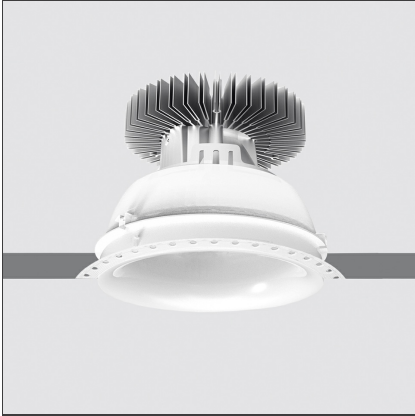

Luceri LED Round Trimless - Comfort White Optics 3000K - Driver 50W Undimmable

IP20/44 without screen - 20/54 with screen

TECHNICAL DRAWINGS

DESIGN BY

Studio Artemide

DESCRIPTION

Luceri LED and Kadro LED offer a modular range of professional downlighters, highly flexible, providing customisable lighting solutions for every need. Thanks to TrueWhite technology, colour temperature and colour rendering index are maintained constant throughout the lifespan of this product, guaranteeing a consistent light quality. The emission of versions with metal reflector is compliant with EN12464 and has UGR<19, producing an effective and comfortable lighting solution.

FEATURES

| | | | |
|----------------------|-------------------|-----------------------|---------------------------|
| Article Code: | BB00300 DV1015 | Series: | Indoor |
| Installation: | Recessed, Ceiling | Area contract: | Hospitality, null, Office |
| Environment: | Indoor | | |

DIMENSIONS

| | | | |
|----------------|---------|-------------------------|---------|
| Width: | cm 21.5 | Cutout diameter: | cm 29.2 |
| Height: | cm 24 | Cutout shape: | Rounded |
| Weight: | kg 1.7 | | |